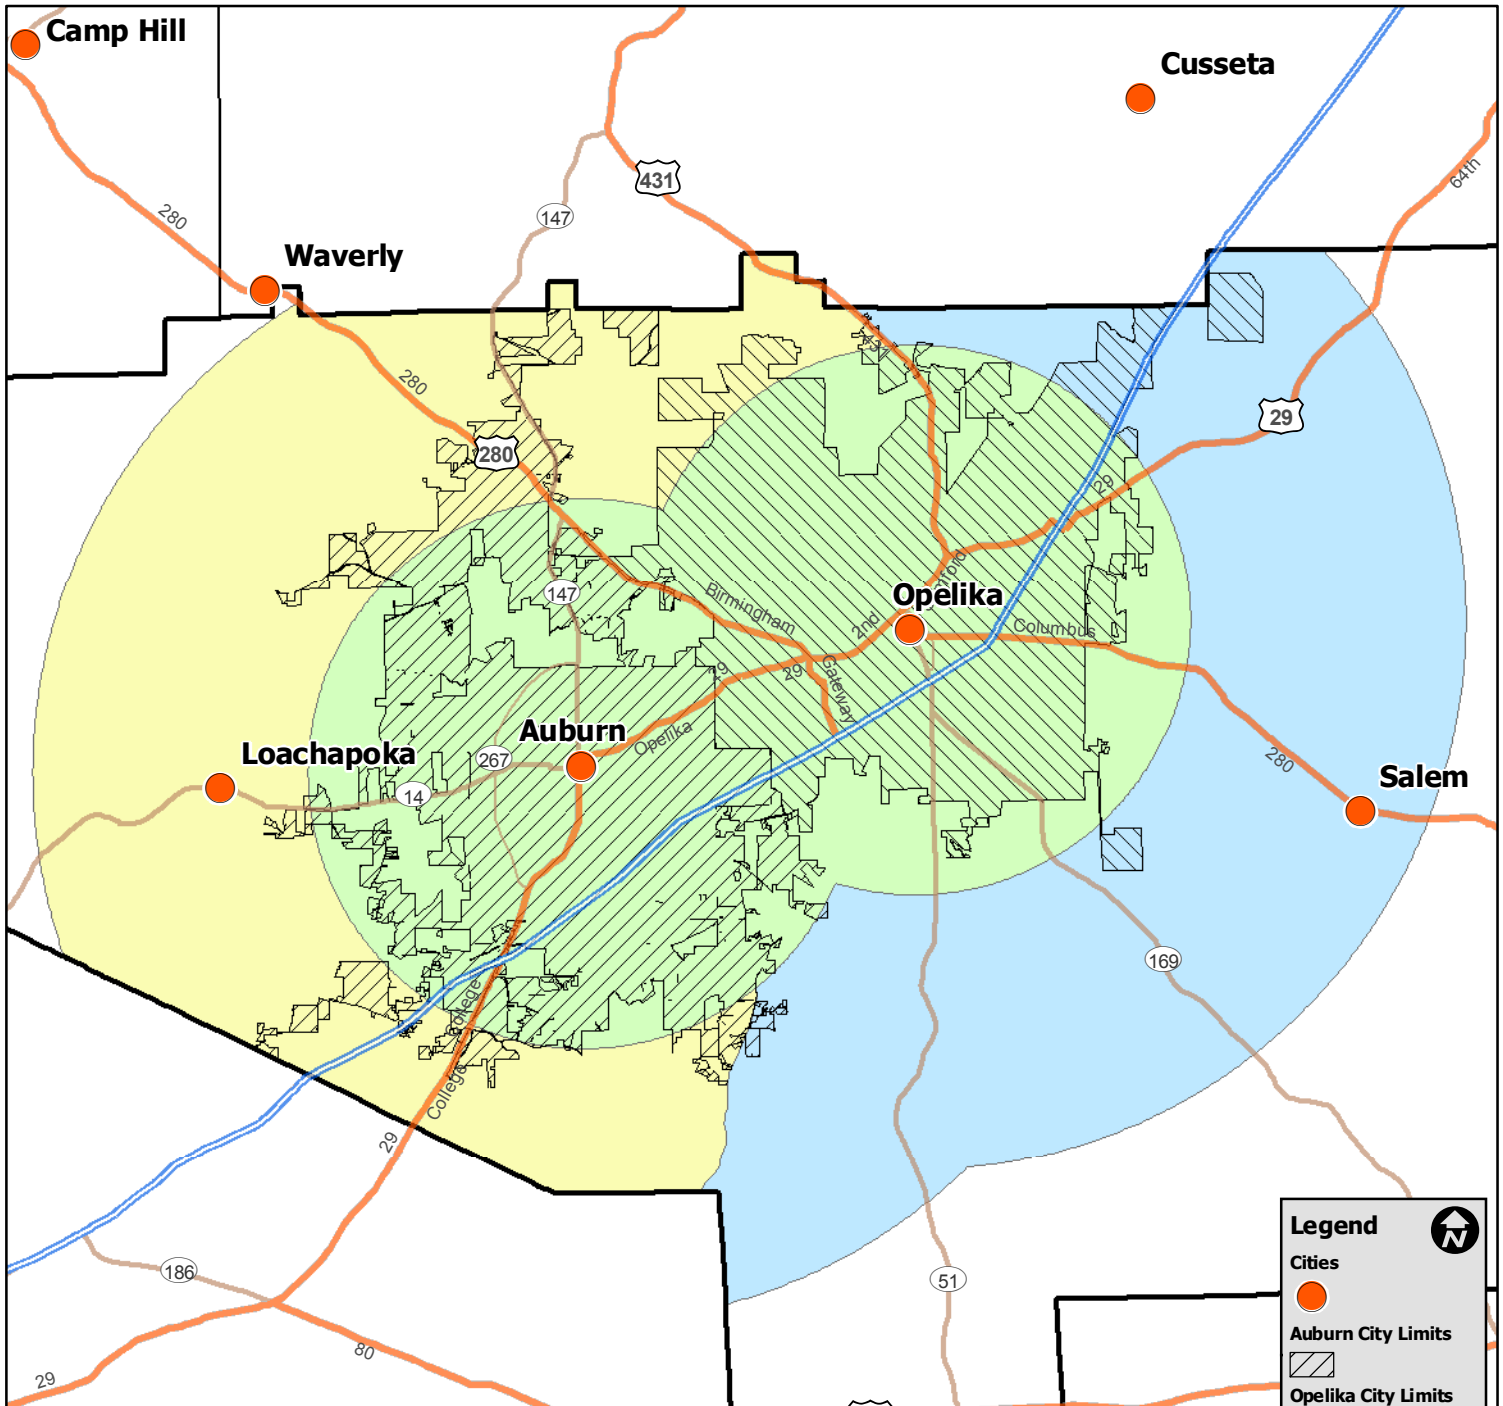

**LEE-RUSSELL PUBLIC TRANSIT**  
**Lee Metro Connection**

**SERVICE**

**LEE-RUSSELL PUBLIC TRANSIT**  
**Auburn-Opelika Connection**

**DAYS**

**Service Days**

- Monday - Friday | Auburn-Opelika Connection
- Monday, Wednesday & Friday | Lee Metro Connection
- Tuesday & Thursday | Lee Metro Connection

**Legend**

- Cities
- Auburn City Limits
- Opelika City Limits
- Lee County Boundary

Lee - Russell  
**LRC**  
 Council of Governments

This document contains data owned and for licensed by LRC, ESRI, U.S. Census, City of Auburn and City of Opelika.  
 These data are for general planning purposes only. No warranty of accuracy is given or implied.  
**August 2008**